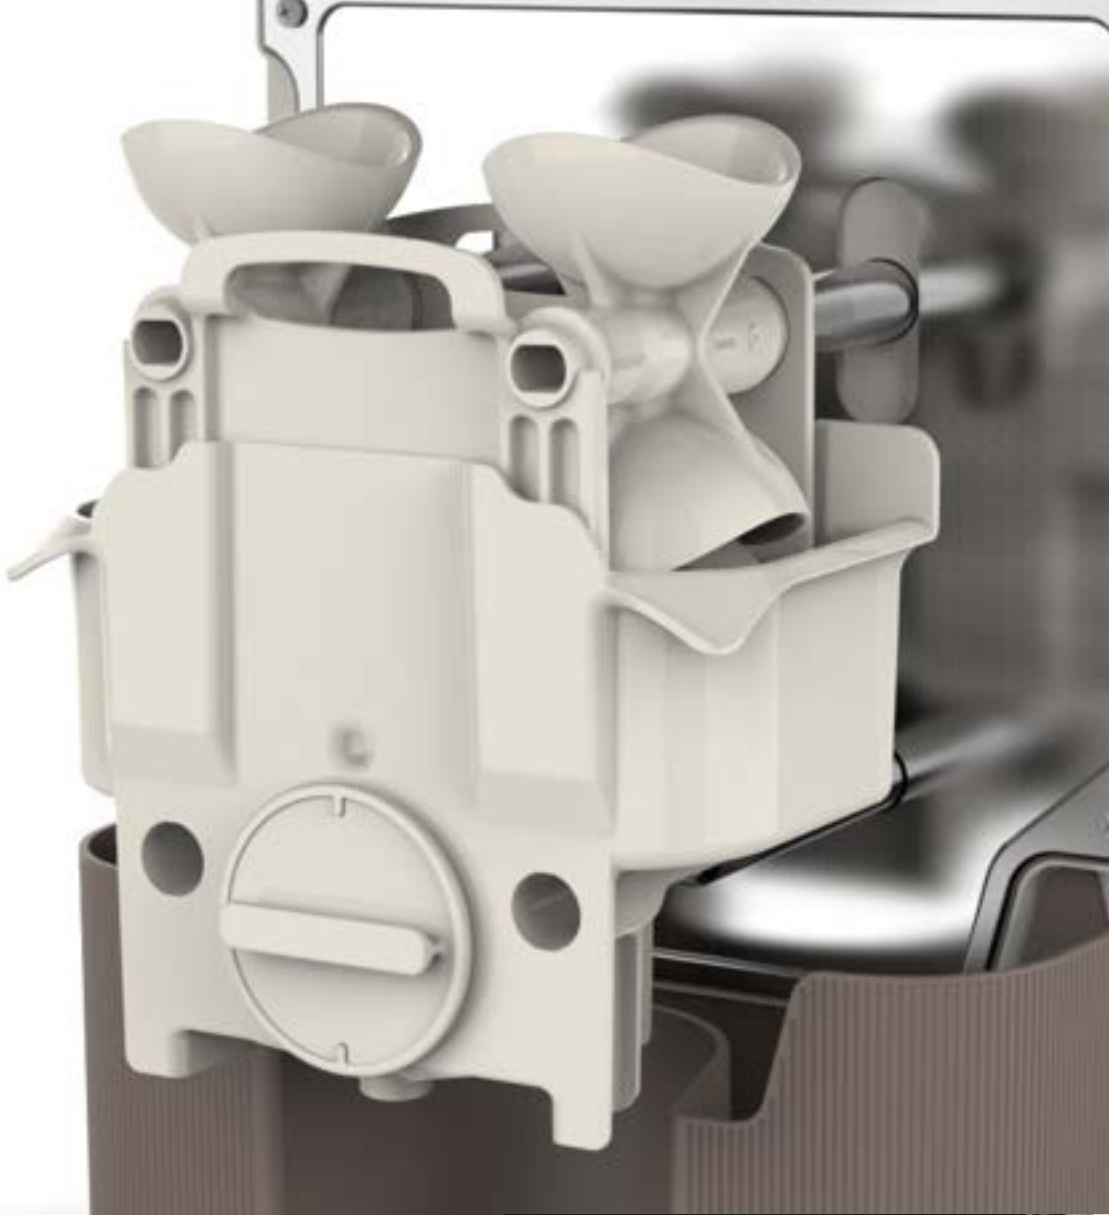

EQS™

Exchange Quick System

With that intuitive system, the EVS squeezing kit is grouped into a single block minimising the number of parts. Easily assemble and disassemble the squeezing kit in one easy movement. Save time and turn it into profit.