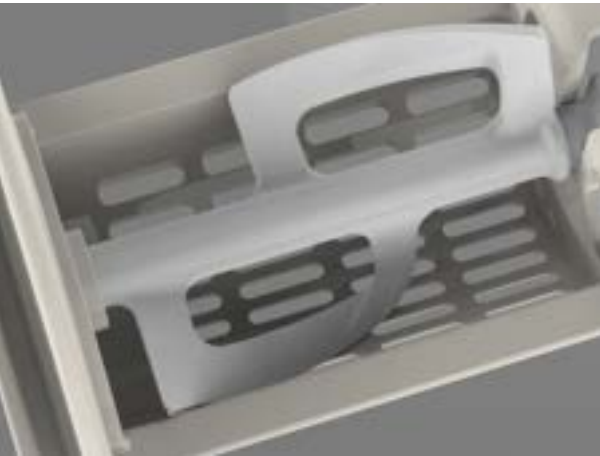

Automatic filter

An innovative rotating design which guarantees the highest quality and purity of the juice.